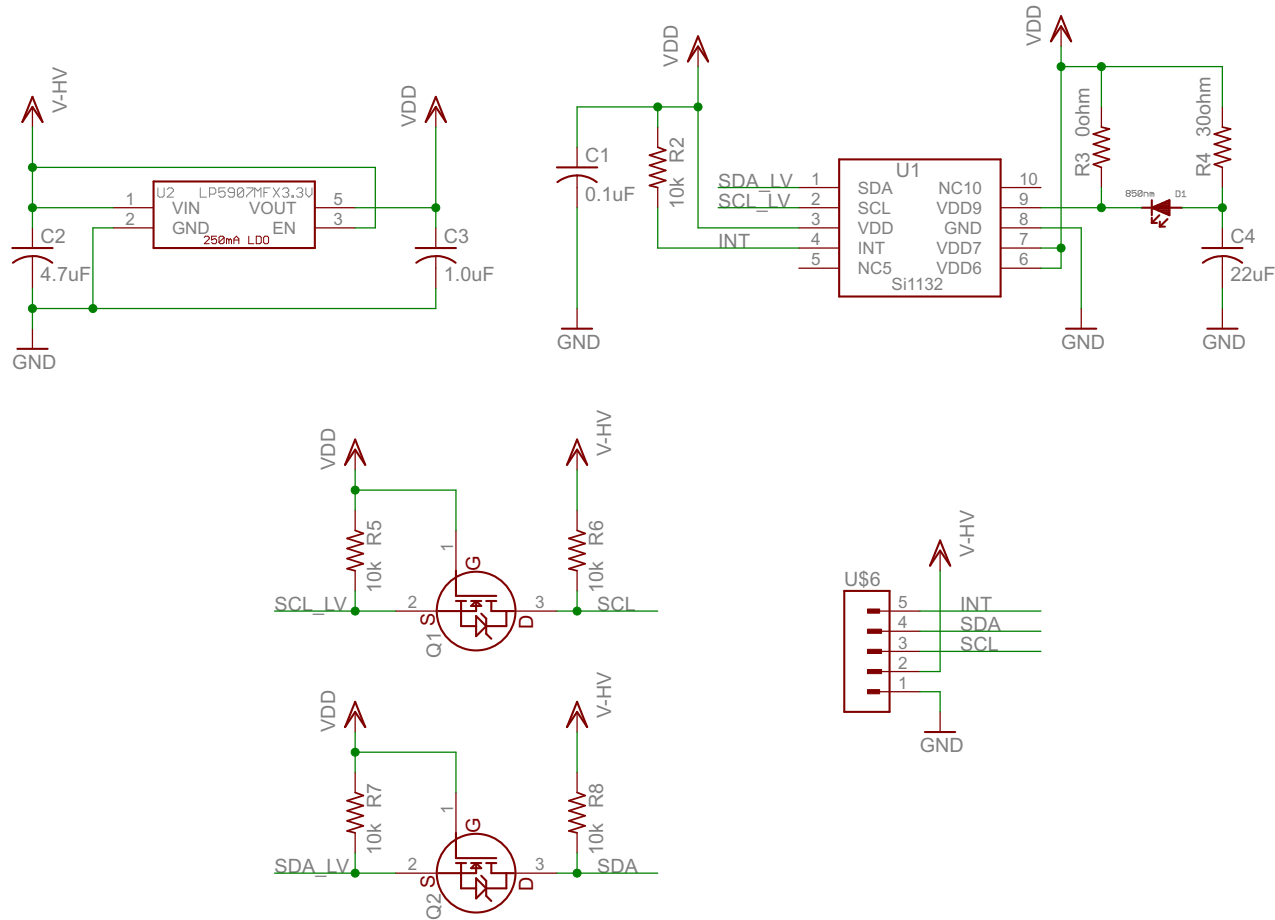

SEN-36002-R00: Silicon Labs Si1132 UV / Ambient Light Sensor with IR correction

S04 S03 S02 S01

Mech Specs	Playing With Fusion, Inc.	
L:	TITLE: SEN-36002_Si1132_Breakout__DIM5.PWF	
W:	CREATOR: J. Steinlage	REVISION: 00
H:	DATE: 12/6/2016 10:40:30 PM	SHEET: 1/1
m:	LAST MODIFIED BY: J. Steinlage	