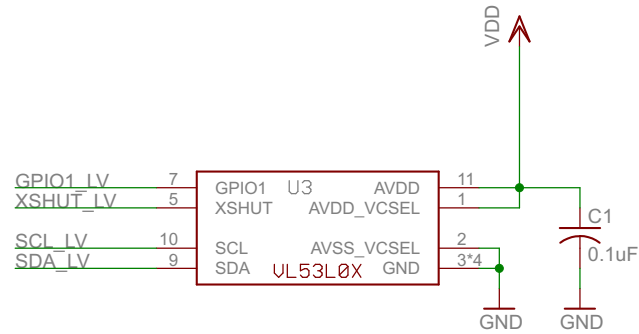

SEN-36003-R01: ST Microelectronics VL53L0X Time of Flight Proximity Sensor up to 2000mm

Mech Specs	Playing With Fusion, Inc.	
L:	TITLE: SEN-36003_UL53L0X_Breakout	<input type="checkbox"/> PWF <input type="checkbox"/> PWF
W:	CREATOR: J. Steinlage	REVISION: 00
H:	DATE: 12/6/2016 10:28:12 PM	SHEET: 1/1
m:	LAST MODIFIED BY: J. Steinlage	