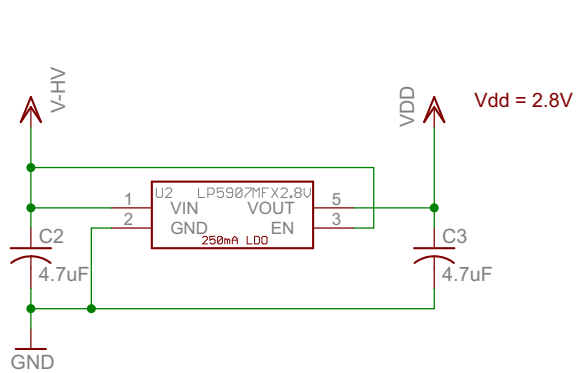

SEN-36003-R01: ST Microelectronics VL53L0X Time of Flight Proximity Sensor up to 2000mm

Mech Specs	Playing With Fusion, Inc.	
L:	TITLE: SEN-36003_UL53L0X_Breakout	<input type="checkbox"/> PWF <input type="checkbox"/> PWF
W:	CREATOR: J. Steinlage	REVISION: 00
H:	DATE: 12/6/2016 10:28:12 PM	SHEET: 1/1
m:	LAST MODIFIED BY: J. Steinlage	