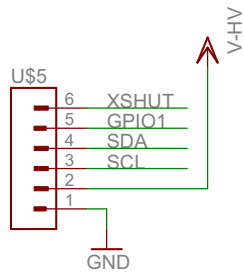

SEN-36003-R01: ST Microelectronics VL53L0X Time of Flight Proximity Sensor up to 2000mm

Mech Specs	Playing With Fusion, Inc.	
L:	TITLE: SEN-36003_UL53L0X_Breakout	<input type="checkbox"/> PWF <input type="checkbox"/> PWF
W:	CREATOR: J. Steinlage	REVISION: 00
H:	DATE: 12/6/2016 10:28:12 PM	SHEET: 1/1
m:	LAST MODIFIED BY: J. Steinlage	