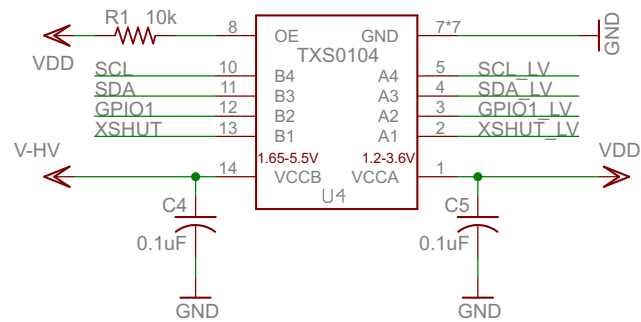

SEN-36003-R01: ST Microelectronics VL53L0X Time of Flight Proximity Sensor up to 2000mm

Mech Specs	Playing With Fusion, Inc.	
L:	TITLE: SEN-36003_UL53L0X_Breakout	<input type="checkbox"/> PWF <input type="checkbox"/> PWF
W:	CREATOR: J. Steinlage	REVISION: 00
H:	DATE: 12/6/2016 10:28:12 PM	SHEET: 1/1
m:	LAST MODIFIED BY: J. Steinlage	